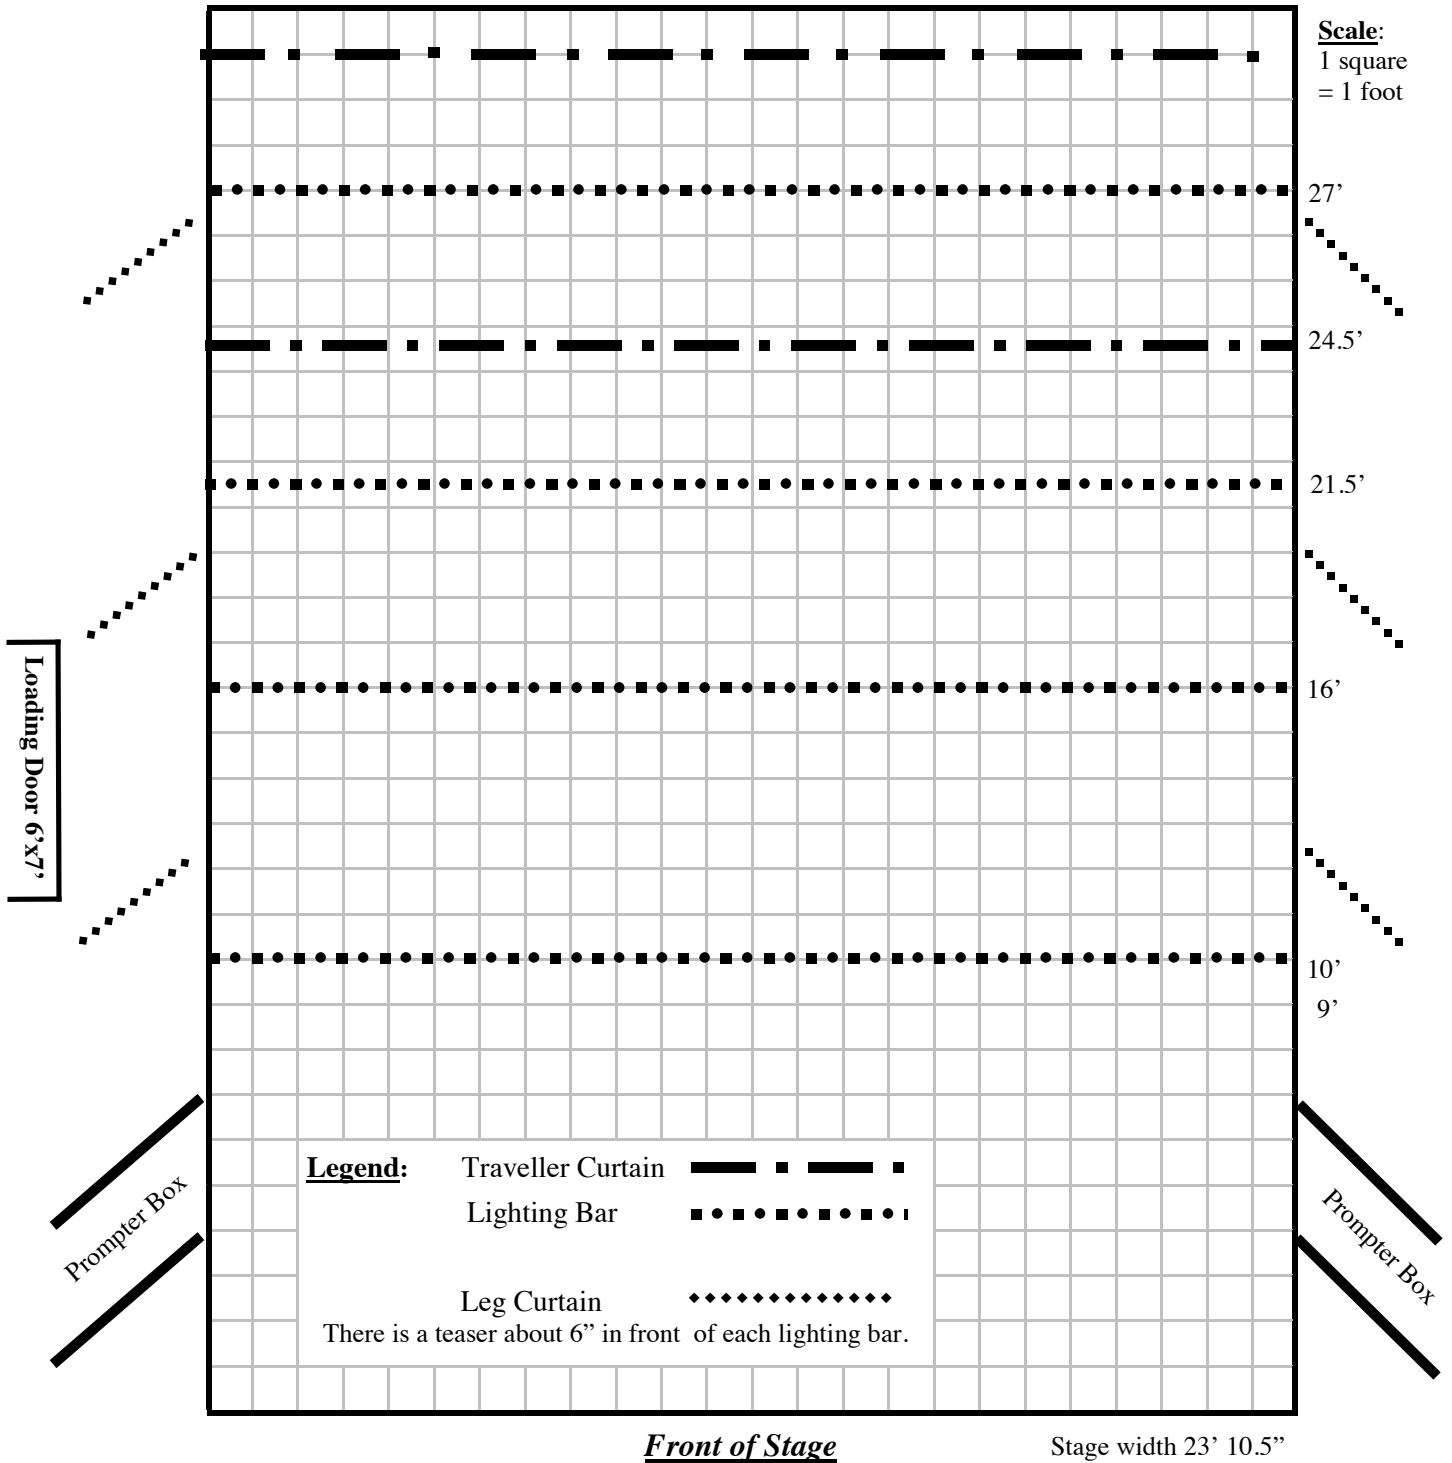

PETERBOROUGH THEATRE GUILD Stage Measurements

Back Wall

There is also lighting in front of the stage consisting of one 24-channel bar.